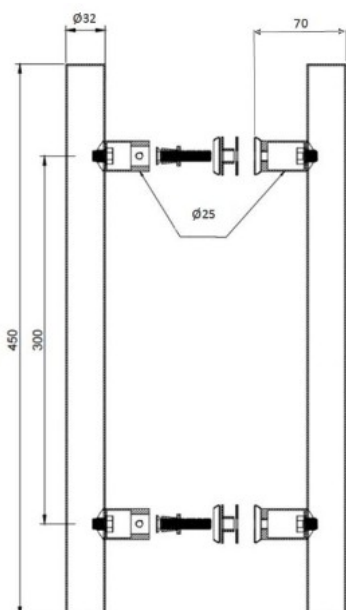

PRODUCT SHEET

Description:

Sauna Door Handle "Drava" Matt Black, $\varnothing 32 \times 450$ mm, cc 300mm 8-12mm Glass Thickness, Bore: $\varnothing 12$ mm; Beech Wood - lacquered

Item number:

17.87.052-4

Units	Box	Carton	HS Code	Barcode
Set	1	20	8302415000	 5704866523318

SISO A/S
Mileparken 11
DK-2740 Skovlunde
Denmark
VAT: 24786013

Phone +45 45 830 900
www.siso.dk
siso@siso.dk

Danske Bank
Nytorv Branch
Copenhagen
SWIFT: DABADKKK

Account no.
4180 3112 112936
IBAN Account
DK7230003112112936